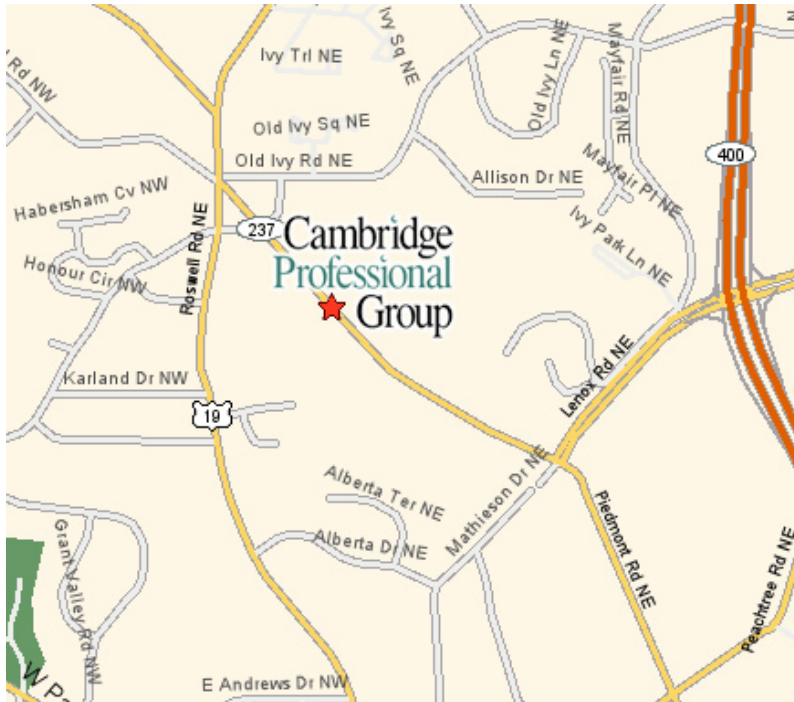

Directions to Cambridge Professional Group  
Piedmont Center Office Buildings  
3565 Piedmont Rd., Building 4, Suite 200  
Atlanta, Georgia 30305  
404.842.2800

**From I-75 South:** Drive south until W. Paces Ferry - Exit 255. Turn left onto W. Paces Ferry. Drive for several miles. Once you pass the governor's mansion on your left, turn left at the next light onto Habersham Road. Continue on Habersham Road and turn right at the second light onto Piedmont Rd. Then turn left into Driveway A. Building 4 is the first building on the right as you enter the driveway. Next make an immediate right up the incline towards the top level of the parking ramp. Turn left into the upper level of the parking ramp. Cambridge Professional Group is located in Building 4, Suite 200.

**From Downtown Atlanta / I-75 and I-85 North / GA 400 North:** Take I-85 North to GA 400 North. Exit on Lenox Rd./Buckhead/GA 141. Turn left onto Lenox Rd. At the second light, make a right onto Piedmont Road. On the right hand side of the road, you will see the Piedmont Center office buildings. There will be driveways marked with letters (A - E) into Piedmont Center. Turn right into Driveway A. Building 4 is the first building on the right as you enter the driveway. Next make an immediate right up the incline towards the upper level of the parking ramp. Turn left into the upper level of the parking ramp. Cambridge Professional Group is located in Building 4, Suite 200.

**From MARTA:** From Lindbergh Station take Bus 5 to Buckhead. We are located at 3565 Piedmont Rd. Building 4 is the first building on the right as you enter Driveway A. Next you will make an immediate right up the incline towards the upper level of the parking ramp. Turn left into the upper level of the parking ramp. Cambridge Professional Group is located in Building 4, Suite 200.